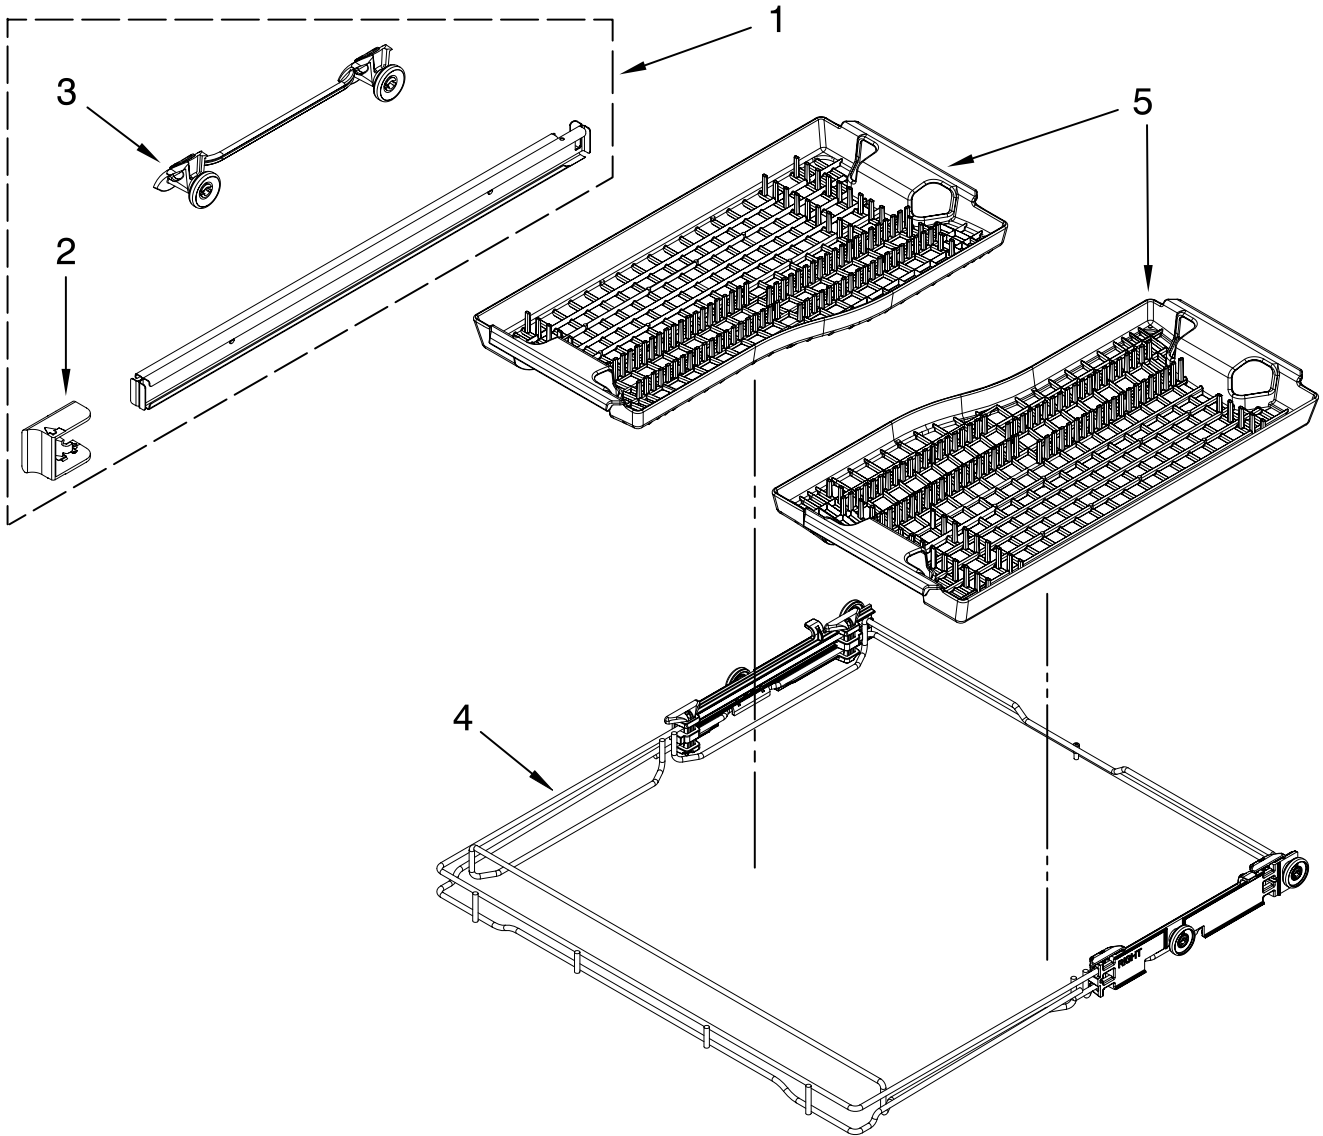

FOR ORDERING INFORMATION REFER TO PARTS PRICE LIST

THIRD LEVEL RACK AND TRACK PARTS

For Models: KUDU03STBL2, KUDU03STWH2, KUDU03STSS2

(Black)

(White)

(Stainless)

Illus. No.	Part No.	DESCRIPTION
1	W10077855	Track Right
	W10077856	Track Left
2	W10077854	Stop, Track
3	8564899	Mount, Track
4	8564900	Rack Assembly (Third Level)
5	8564901	Basket- TLR